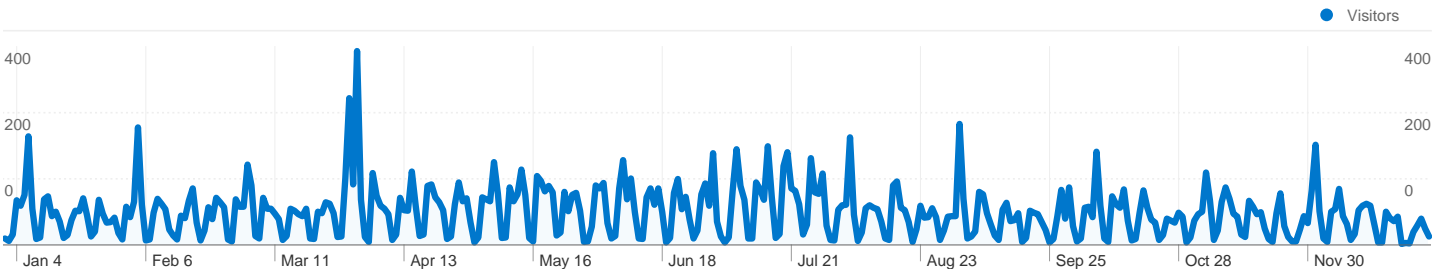

Site Usage

Visitors Overview

Map Overlay

Traffic Sources Overview

Content Overview

Pages	Pageviews	% Pageviews
www.aamse.org/home/index.as	11,218	11.19%
www.aamse.org/Meetings/conf	4,174	4.16%
www.aamse.org/hotline/latest.a	3,134	3.13%
careers.aamse.org/c/search_re	2,968	2.96%
careers.aamse.org/home/index.	2,832	2.82%

Hotline Usage		
Page Title	Pageviews	% visits
AAMSE - Advancing	51,728	51.59%
American Association of	36,535	36.44%
Jobs - American Association of	4,497	4.48%
American Association of	4,229	4.22%
Welcome to the AAMSE	482	0.48%

13,479 people visited this site

 29,496 Visits

 13,479 Absolute Unique Visitors

 100,267 Pageviews

 3.40 Average Pageviews

 00:03:39 Time on Site

 49.40% Bounce Rate

 42.03% New Visits

Site Usage

Country/Territory	Visits	Pages/Visit	Avg. Time on Site	% New Visits	Bounce Rate
United States	28,909	3.42	00:03:41	41.27%	49.15%
Canada	138	3.01	00:04:01	68.84%	52.17%
India	94	2.09	00:01:43	91.49%	58.51%
United Kingdom	53	2.15	00:02:36	84.91%	52.83%
France	25	1.20	00:00:04	88.00%	92.00%
Russia	18	1.56	00:00:59	94.44%	83.33%
Philippines	16	1.50	00:00:32	93.75%	68.75%
Germany	15	1.80	00:02:56	86.67%	73.33%
Australia	14	2.29	00:05:53	85.71%	42.86%