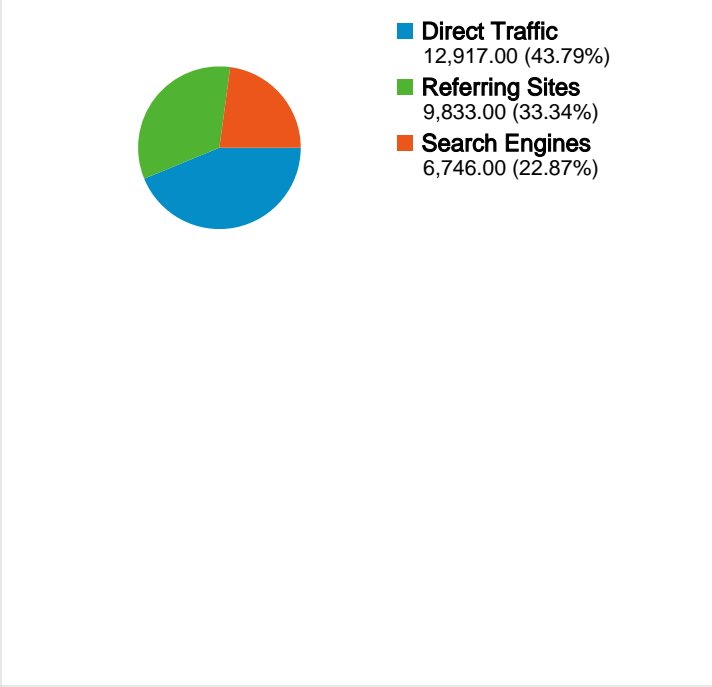

Site Usage

Visitors Overview

Map Overlay

Traffic Sources Overview

Content Overview

Pages	Pageviews	% Pageviews
www.aamse.org/home/index.as	11,218	11.19%
www.aamse.org/Meetings/conf	4,174	4.16%
www.aamse.org/hotline/latest.a	3,134	3.13%
careers.aamse.org/c/search_re	2,968	2.96%
careers.aamse.org/home/index.	2,832	2.82%

Hotline Usage		
Page Title	Pageviews	% visits
AAMSE - Advancing	51,728	51.59%
American Association of	36,535	36.44%
Jobs - American Association of	4,497	4.48%
American Association of	4,229	4.22%
Welcome to the AAMSE	482	0.48%

13,479 people visited this site

 29,496 Visits

 13,479 Absolute Unique Visitors

 100,267 Pageviews

 3.40 Average Pageviews

 00:03:39 Time on Site

 49.40% Bounce Rate

 42.03% New Visits

All traffic sources sent a total of 29,496 visits

- **Direct Traffic**
12,917.00 (43.79%)
- **Referring Sites**
9,833.00 (33.34%)
- **Search Engines**
6,746.00 (22.87%)

Top Traffic Sources

Sources	Visits	% visits	Keywords	Visits	% visits
(direct) ((none))	12,917	43.79%	aamse	2,936	43.52%
google (organic)	5,576	18.90%	american association of	562	8.33%
aamse.org (referral)	4,151	14.07%	aamse.org	502	7.44%
surveymonkey.com (referral)	1,674	5.68%	aamse annual conference	185	2.74%
aamse.execinc.com (referral)	1,092	3.70%	aamse past presidents	158	2.34%