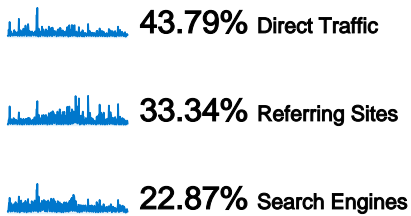

- **Direct Traffic**
  12,917.00 (43.79%)
- **Referring Sites**
  9,833.00 (33.34%)
- **Search Engines**
  6,746.00 (22.87%)

Top Traffic Sources

Sources	Visits	% visits	Keywords	Visits	% visits
(direct) ((none))	12,917	43.79%	aamse	2,936	43.52%
google (organic)	5,576	18.90%	american association of	562	8.33%
aamse.org (referral)	4,151	14.07%	aamse.org	502	7.44%
surveymonkey.com (referral)	1,674	5.68%	aamse annual conference	185	2.74%
aamse.execinc.com (referral)	1,092	3.70%	aamse past presidents	158	2.34%