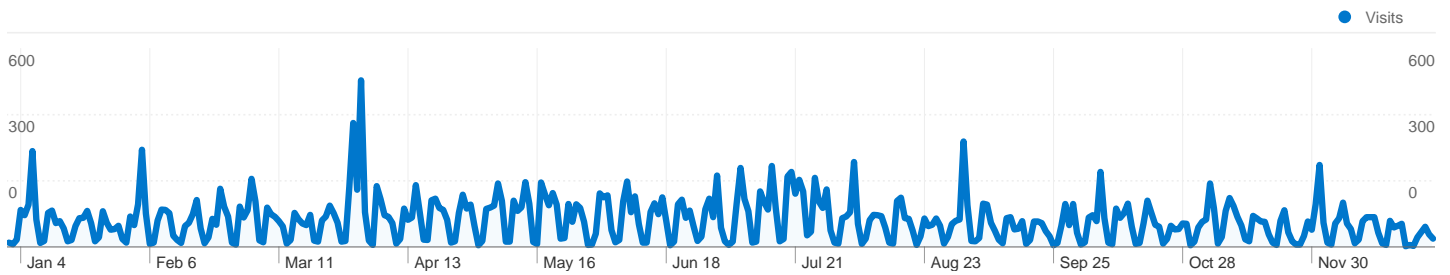

All traffic sources sent a total of 29,496 visits