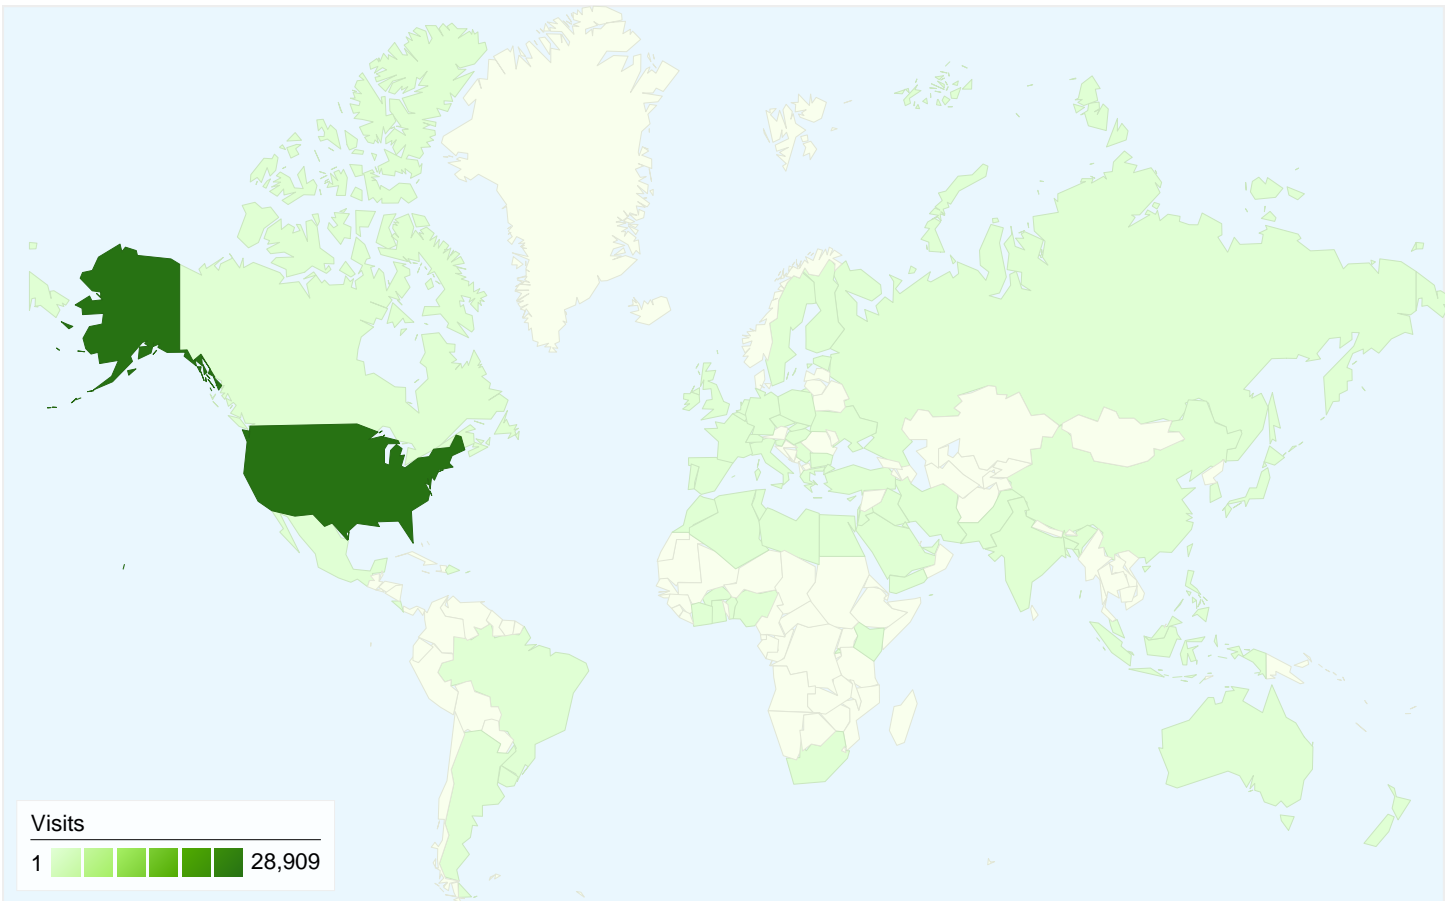

13,479 people visited this site

 29,496 Visits

 13,479 Absolute Unique Visitors

 100,267 Pageviews

 3.40 Average Pageviews

 00:03:39 Time on Site

 49.40% Bounce Rate

 42.03% New Visits

All traffic sources sent a total of 29,496 visits

- **Direct Traffic**
12,917.00 (43.79%)
- **Referring Sites**
9,833.00 (33.34%)
- **Search Engines**
6,746.00 (22.87%)

Top Traffic Sources

Sources	Visits	% visits	Keywords	Visits	% visits
(direct) ((none))	12,917	43.79%	aamse	2,936	43.52%
google (organic)	5,576	18.90%	american association of	562	8.33%
aamse.org (referral)	4,151	14.07%	aamse.org	502	7.44%
surveymonkey.com (referral)	1,674	5.68%	aamse annual conference	185	2.74%
aamse.execinc.com (referral)	1,092	3.70%	aamse past presidents	158	2.34%

This page was viewed 995 times

 **995 Pageviews**

 **857 Unique Views**

 **00:02:49 Time on Page**

 **71.19% Bounce Rate**

 **54.97% % Exit**

 **\$0.00 \$ Index**

29,496 visits came from 74 countries/territories

Site Usage

Country/Territory	Visits	Pages/Visit	Avg. Time on Site	% New Visits	Bounce Rate
United States	28,909	3.42	00:03:41	41.27%	49.15%
Canada	138	3.01	00:04:01	68.84%	52.17%
India	94	2.09	00:01:43	91.49%	58.51%
United Kingdom	53	2.15	00:02:36	84.91%	52.83%
France	25	1.20	00:00:04	88.00%	92.00%
Russia	18	1.56	00:00:59	94.44%	83.33%
Philippines	16	1.50	00:00:32	93.75%	68.75%
Germany	15	1.80	00:02:56	86.67%	73.33%
Australia	14	2.29	00:05:53	85.71%	42.86%