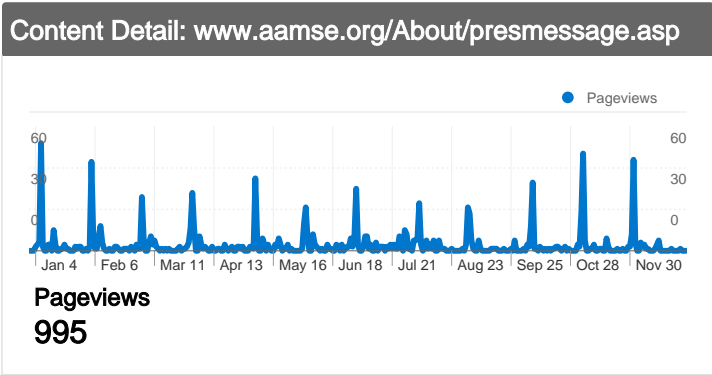

Site Usage

Visitors Overview

Map Overlay

Traffic Sources Overview

Content Overview

Pages	Pageviews	% Pageviews
www.aamse.org/home/index.as	11,218	11.19%
www.aamse.org/Meetings/conf	4,174	4.16%
www.aamse.org/hotline/latest.a	3,134	3.13%
careers.aamse.org/c/search_re	2,968	2.96%
careers.aamse.org/home/index.	2,832	2.82%

Hotline Usage		
Page Title	Pageviews	% visits
AAMSE - Advancing	51,728	51.59%
American Association of	36,535	36.44%
Jobs - American Association of	4,497	4.48%
American Association of	4,229	4.22%
Welcome to the AAMSE	482	0.48%

13,479 people visited this site

 29,496 Visits

 13,479 Absolute Unique Visitors

 100,267 Pageviews

 3.40 Average Pageviews

 00:03:39 Time on Site

 49.40% Bounce Rate

 42.03% New Visits

Site Usage

Country/Territory	Visits	Pages/Visit	Avg. Time on Site	% New Visits	Bounce Rate
United States	28,909	3.42	00:03:41	41.27%	49.15%
Canada	138	3.01	00:04:01	68.84%	52.17%
India	94	2.09	00:01:43	91.49%	58.51%
United Kingdom	53	2.15	00:02:36	84.91%	52.83%
France	25	1.20	00:00:04	88.00%	92.00%
Russia	18	1.56	00:00:59	94.44%	83.33%
Philippines	16	1.50	00:00:32	93.75%	68.75%
Germany	15	1.80	00:02:56	86.67%	73.33%
Australia	14	2.29	00:05:53	85.71%	42.86%