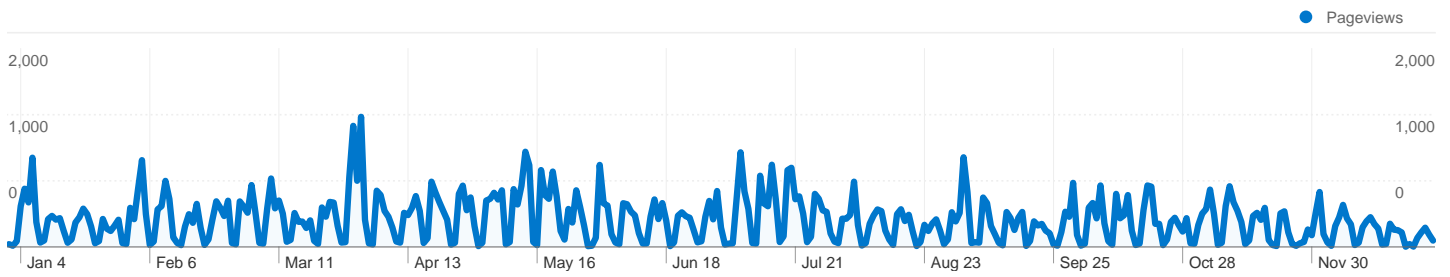

13,479 people visited this site

 29,496 Visits

 13,479 Absolute Unique Visitors

 100,267 Pageviews

 3.40 Average Pageviews

 00:03:39 Time on Site

 49.40% Bounce Rate

 42.03% New Visits

All traffic sources sent a total of 29,496 visits

- **Direct Traffic**
12,917.00 (43.79%)
- **Referring Sites**
9,833.00 (33.34%)
- **Search Engines**
6,746.00 (22.87%)

Top Traffic Sources

Sources	Visits	% visits	Keywords	Visits	% visits
(direct) ((none))	12,917	43.79%	aamse	2,936	43.52%
google (organic)	5,576	18.90%	american association of	562	8.33%
aamse.org (referral)	4,151	14.07%	aamse.org	502	7.44%
surveymonkey.com (referral)	1,674	5.68%	aamse annual conference	185	2.74%
aamse.execinc.com (referral)	1,092	3.70%	aamse past presidents	158	2.34%