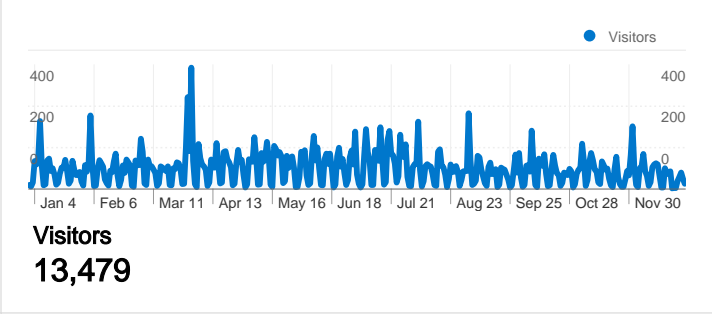

Site Usage

Visitors Overview

Map Overlay

Traffic Sources Overview

Content Overview

Pages	Pageviews	% Pageviews
www.aamse.org/home/index.as	11,218	11.19%
www.aamse.org/Meetings/conf	4,174	4.16%
www.aamse.org/hotline/latest.a	3,134	3.13%
careers.aamse.org/c/search_re	2,968	2.96%
careers.aamse.org/home/index.	2,832	2.82%

Hotline Usage		
Page Title	Pageviews	% visits
AAMSE - Advancing	51,728	51.59%
American Association of	36,535	36.44%
Jobs - American Association of	4,497	4.48%
American Association of	4,229	4.22%
Welcome to the AAMSE	482	0.48%

13,479 people visited this site

 29,496 Visits

 13,479 Absolute Unique Visitors

 100,267 Pageviews

 3.40 Average Pageviews

 00:03:39 Time on Site

 49.40% Bounce Rate

 42.03% New Visits

Site Usage

Country/Territory	Visits	Pages/Visit	Avg. Time on Site	% New Visits	Bounce Rate
United States	28,909	3.42	00:03:41	41.27%	49.15%
Canada	138	3.01	00:04:01	68.84%	52.17%
India	94	2.09	00:01:43	91.49%	58.51%
United Kingdom	53	2.15	00:02:36	84.91%	52.83%
France	25	1.20	00:00:04	88.00%	92.00%
Russia	18	1.56	00:00:59	94.44%	83.33%
Philippines	16	1.50	00:00:32	93.75%	68.75%
Germany	15	1.80	00:02:56	86.67%	73.33%
Australia	14	2.29	00:05:53	85.71%	42.86%