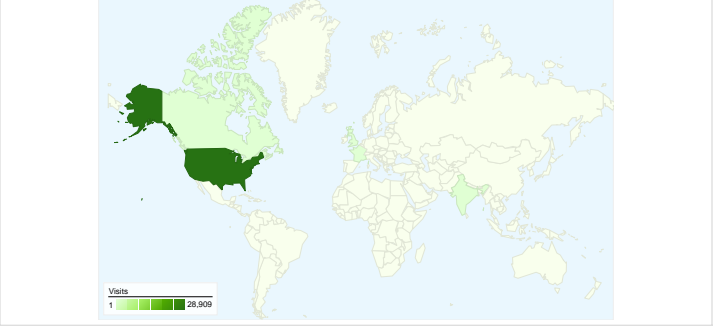

Site Usage

Visitors Overview

Map Overlay

Traffic Sources Overview

Content Overview

Pages	Pageviews	% Pageviews
www.aamse.org/home/index.as	11,218	11.19%
www.aamse.org/Meetings/conf	4,174	4.16%
www.aamse.org/hotline/latest.a	3,134	3.13%
careers.aamse.org/c/search_re	2,968	2.96%
careers.aamse.org/home/index.	2,832	2.82%

Hotline Usage		
Page Title	Pageviews	% visits
AAMSE - Advancing	51,728	51.59%
American Association of	36,535	36.44%
Jobs - American Association of	4,497	4.48%
American Association of	4,229	4.22%
Welcome to the AAMSE	482	0.48%

13,479 people visited this site

 29,496 Visits

 13,479 Absolute Unique Visitors

 100,267 Pageviews

 3.40 Average Pageviews

 00:03:39 Time on Site

 49.40% Bounce Rate

 42.03% New Visits

Site Usage

Country/Territory	Visits	Pages/Visit	Avg. Time on Site	% New Visits	Bounce Rate
United States	28,909	3.42	00:03:41	41.27%	49.15%
Canada	138	3.01	00:04:01	68.84%	52.17%
India	94	2.09	00:01:43	91.49%	58.51%
United Kingdom	53	2.15	00:02:36	84.91%	52.83%
France	25	1.20	00:00:04	88.00%	92.00%
Russia	18	1.56	00:00:59	94.44%	83.33%
Philippines	16	1.50	00:00:32	93.75%	68.75%
Germany	15	1.80	00:02:56	86.67%	73.33%
Australia	14	2.29	00:05:53	85.71%	42.86%