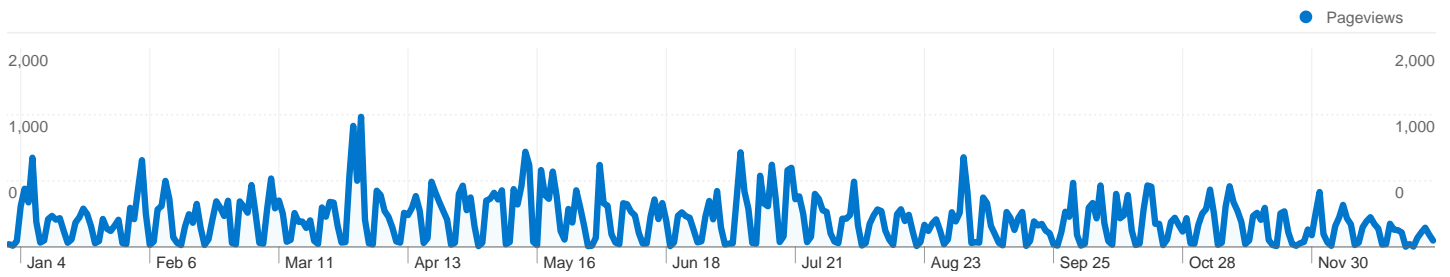

Pages on this site were viewed a total of 100,267 times

100,267 Pageviews

76,331 Unique Views

49.40% Bounce Rate

Top Content

Pages	Pageviews	% Pageviews
www.aamse.org/home/index.asp	11,218	11.19%
www.aamse.org/Meetings/conference.asp	4,174	4.16%
www.aamse.org/hotline/latest.asp	3,134	3.13%
careers.aamse.org/c/search_results.cfm?site_id=2742	2,968	2.96%
careers.aamse.org/home/index.cfm?site_id=2742	2,832	2.82%