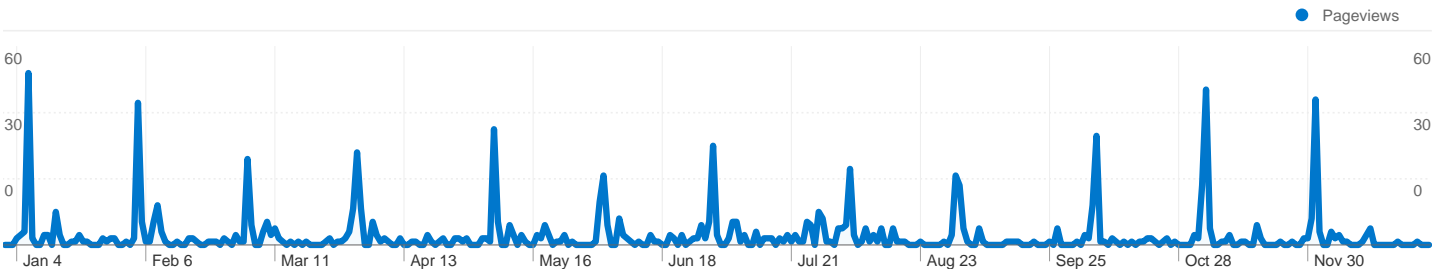

13,479 people visited this site

 29,496 Visits

 13,479 Absolute Unique Visitors

 100,267 Pageviews

 3.40 Average Pageviews

 00:03:39 Time on Site

 49.40% Bounce Rate

 42.03% New Visits

All traffic sources sent a total of 29,496 visits

- **Direct Traffic**
12,917.00 (43.79%)
- **Referring Sites**
9,833.00 (33.34%)
- **Search Engines**
6,746.00 (22.87%)

Top Traffic Sources

Sources	Visits	% visits	Keywords	Visits	% visits
(direct) ((none))	12,917	43.79%	aamse	2,936	43.52%
google (organic)	5,576	18.90%	american association of	562	8.33%
aamse.org (referral)	4,151	14.07%	aamse.org	502	7.44%
surveymonkey.com (referral)	1,674	5.68%	aamse annual conference	185	2.74%
aamse.execinc.com (referral)	1,092	3.70%	aamse past presidents	158	2.34%

This page was viewed 995 times

 **995 Pageviews**

 **857 Unique Views**

 **00:02:49 Time on Page**

 **71.19% Bounce Rate**

 **54.97% % Exit**

 **\$0.00 \$ Index**

29,496 visits came from 74 countries/territories