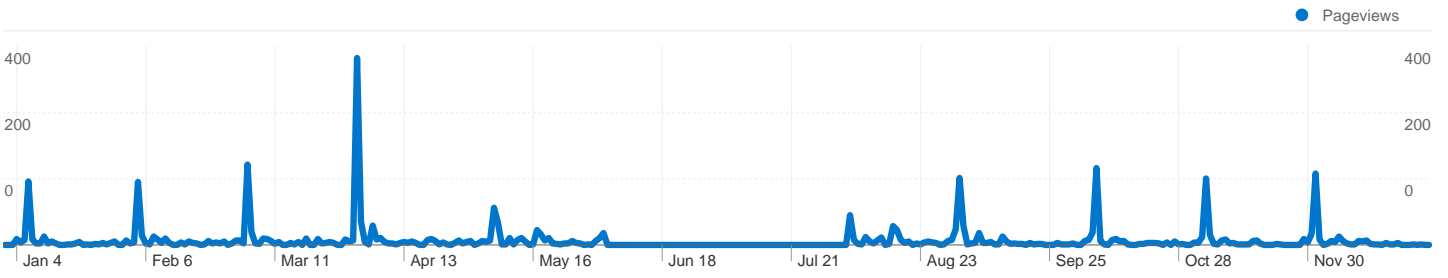

Site Usage

Country/Territory	Visits	Pages/Visit	Avg. Time on Site	% New Visits	Bounce Rate
United States	28,909	3.42	00:03:41	41.27%	49.15%
Canada	138	3.01	00:04:01	68.84%	52.17%
India	94	2.09	00:01:43	91.49%	58.51%
United Kingdom	53	2.15	00:02:36	84.91%	52.83%
France	25	1.20	00:00:04	88.00%	92.00%
Russia	18	1.56	00:00:59	94.44%	83.33%
Philippines	16	1.50	00:00:32	93.75%	68.75%
Germany	15	1.80	00:02:56	86.67%	73.33%
Australia	14	2.29	00:05:53	85.71%	42.86%

Switzerland	14	2.71	00:05:54	92.86%	57.14%
					1 - 10 of 74

Pages on this site were viewed a total of 100,267 times

 100,267 Pageviews

 76,331 Unique Views

 49.40% Bounce Rate

Top Content

Pages	Pageviews	% Pageviews
www.aamse.org/home/index.asp	11,218	11.19%
www.aamse.org/Meetings/conference.asp	4,174	4.16%
www.aamse.org/hotline/latest.asp	3,134	3.13%
careers.aamse.org/c/search_results.cfm?site_id=2742	2,968	2.96%
careers.aamse.org/home/index.cfm?site_id=2742	2,832	2.82%

This page was viewed 3,134 times

 3,134 Pageviews

 2,286 Unique Views

 00:03:01 Time on Page

 63.05% Bounce Rate

 50.26% % Exit

 \$0.00 \$ Index