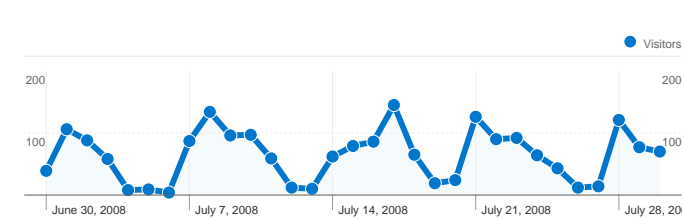

Site Usage

3,331 Visits

43.62% Bounce Rate

11,388 Pageviews

00:02:44 Avg. Time on Site

3.42 Pages/Visit

35.76% % New Visits

Visitors Overview

1,194 people visited this site

 **3,331** Visits

 **1,194** Absolute Unique Visitors

 **11,388** Pageviews

 **3.42** Average Pageviews

 **00:02:44** Time on Site

 **43.62%** Bounce Rate

 **35.76%** New Visits

3,331 visits came from 12 countries/territories

Site Usage

Country/Territory	Visits	Pages/Visit	Avg. Time on Site	% New Visits	Bounce Rate
United States	3,294	3.41	00:02:44	35.25%	43.44%
India	13	6.85	00:06:13	76.92%	46.15%
Canada	9	3.11	00:01:52	66.67%	55.56%
Ireland	4	1.00	00:00:00	100.00%	100.00%
Ivory Coast	2	1.00	00:00:00	100.00%	100.00%
France	2	1.00	00:00:00	100.00%	100.00%
Czech Republic	2	1.00	00:00:00	50.00%	100.00%
United Arab Emirates	1	7.00	00:06:50	100.00%	0.00%
Netherlands	1	6.00	00:03:28	100.00%	0.00%
Philippines	1	14.00	00:13:50	100.00%	0.00%

Pages on this site were viewed a total of 11,388 times

 **11,388** Pageviews

 **8,176** Unique Views

 **43.62%** Bounce Rate

Top Content

Pages	Pageviews	% Pageviews
/home/index.asp	2,036	17.88%
/Meetings/conference_schedule.asp	641	5.63%
/Meetings/conference.asp	593	5.21%
/	381	3.35%
/login_again.asp?RetURL=	300	2.63%