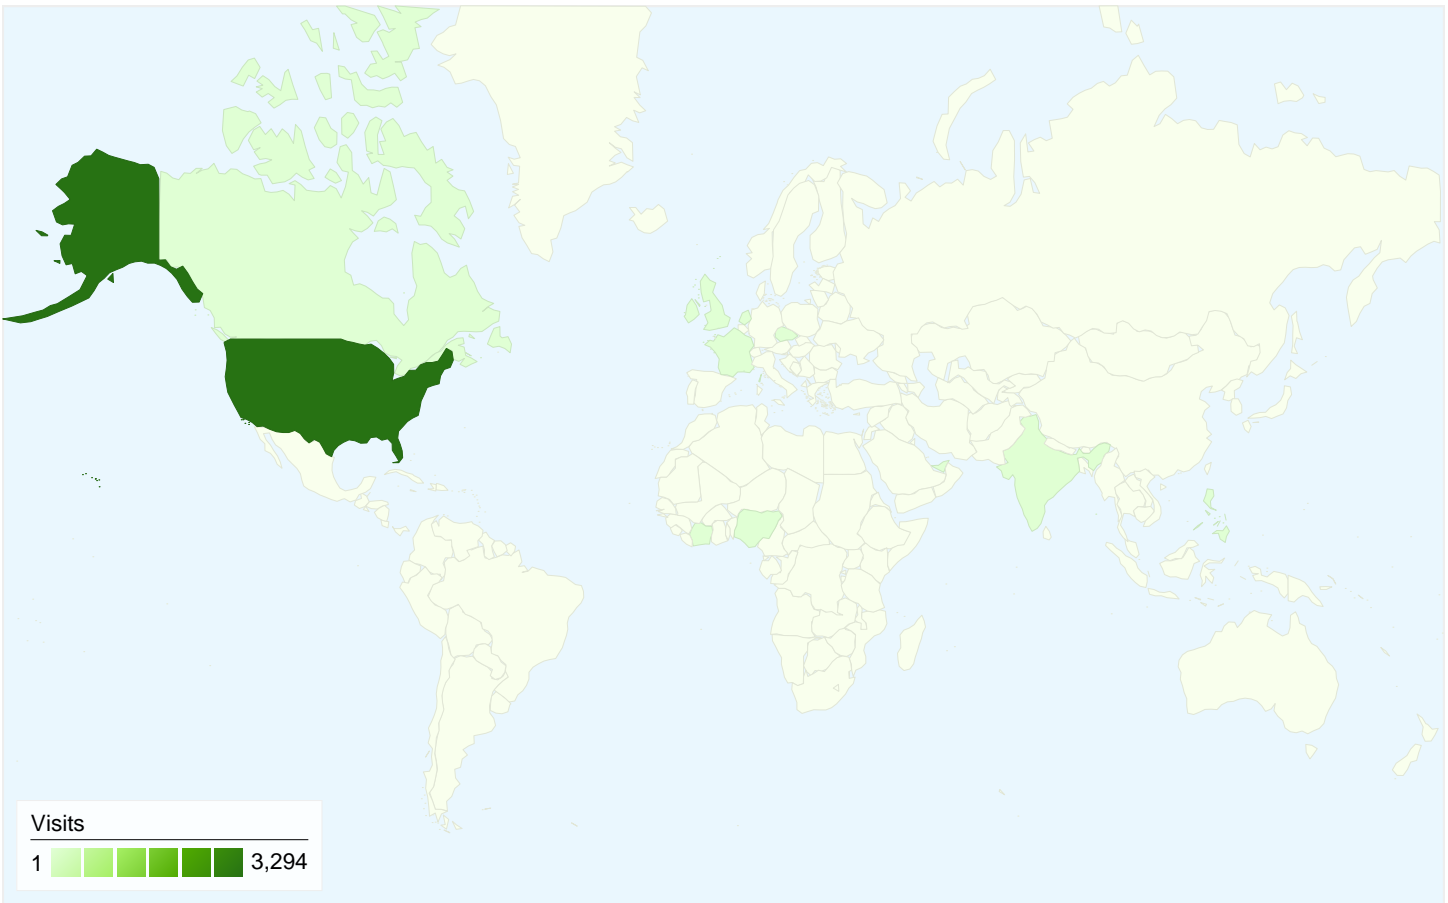

Visitors
1,194

Map Overlay world

Traffic Sources Overview

- **Direct Traffic**
2,228.00 (66.89%)
- **Search Engines**
553.00 (16.60%)
- **Referring Sites**
550.00 (16.51%)

Content Overview

Pages	Pageviews	% Pageviews
/home/index.asp	2,036	17.88%
/Meetings/conference_schedule	641	5.63%
/Meetings/conference.asp	593	5.21%
/	381	3.35%
/login_again.asp?RetURL=	300	2.63%

1,194 people visited this site

 **3,331** Visits

 **1,194** Absolute Unique Visitors

 **11,388** Pageviews

 **3.42** Average Pageviews

 **00:02:44** Time on Site

 **43.62%** Bounce Rate

 **35.76%** New Visits

All traffic sources sent a total of 3,331 visits

-  **66.89% Direct Traffic**
-  **16.51% Referring Sites**
-  **16.60% Search Engines**

Top Traffic Sources

Sources	Visits	% visits	Keywords	Visits	% visits
(direct) ((none))	2,228	66.89%	aamse	270	48.82%
google (organic)	456	13.69%	missouri academy of family	36	6.51%
aamse.execinc.com (referral)	246	7.39%	american association of	28	5.06%
surveymonkey.com (referral)	65	1.95%	mo-afp.org	23	4.16%
intranet.execinc.com (referral)	57	1.71%	aamse.org	15	2.71%

3,331 visits came from 12 countries/territories

Site Usage

Country/Territory	Visits	Pages/Visit	Avg. Time on Site	% New Visits	Bounce Rate
United States	3,294	3.41	00:02:44	35.25%	43.44%
India	13	6.85	00:06:13	76.92%	46.15%
Canada	9	3.11	00:01:52	66.67%	55.56%
Ireland	4	1.00	00:00:00	100.00%	100.00%
Ivory Coast	2	1.00	00:00:00	100.00%	100.00%
France	2	1.00	00:00:00	100.00%	100.00%
Czech Republic	2	1.00	00:00:00	50.00%	100.00%
United Arab Emirates	1	7.00	00:06:50	100.00%	0.00%
Netherlands	1	6.00	00:03:28	100.00%	0.00%
Philippines	1	14.00	00:13:50	100.00%	0.00%