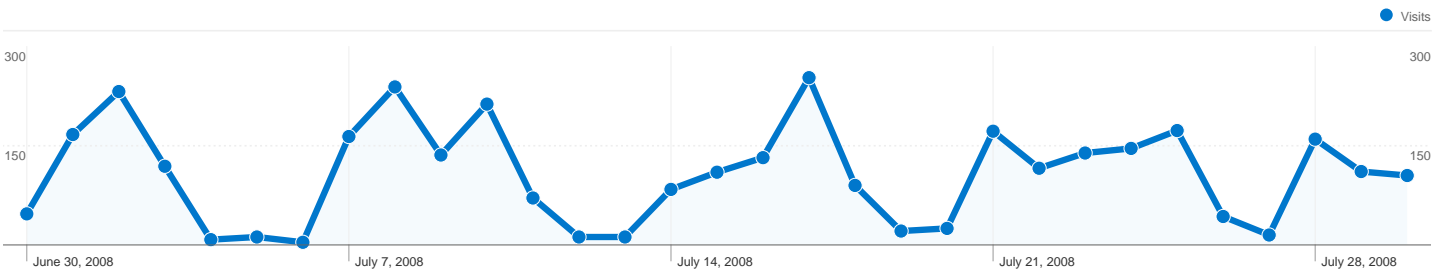

All traffic sources sent a total of 3,331 visits

- **66.89% Direct Traffic**
- **16.51% Referring Sites**
- **16.60% Search Engines**