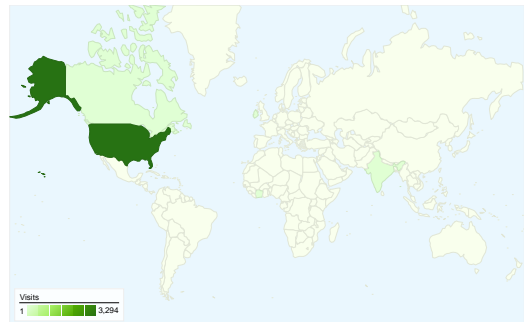

Site Usage

3,331 Visits

43.62% Bounce Rate

11,388 Pageviews

00:02:44 Avg. Time on Site

3.42 Pages/Visit

35.76% % New Visits

Visitors Overview

Visitors
1,194

Map Overlay world

Traffic Sources Overview

- **Direct Traffic**
2,228.00 (66.89%)
- **Search Engines**
553.00 (16.60%)
- **Referring Sites**
550.00 (16.51%)

Content Overview

Pages	Pageviews	% Pageviews
/home/index.asp	2,036	17.88%
/Meetings/conference_schedule	641	5.63%
/Meetings/conference.asp	593	5.21%
/	381	3.35%
/login_again.asp?RetURL=	300	2.63%

1,194 people visited this site

 **3,331** Visits

 **1,194** Absolute Unique Visitors

 **11,388** Pageviews

 **3.42** Average Pageviews

 **00:02:44** Time on Site

 **43.62%** Bounce Rate

 **35.76%** New Visits

3,331 visits came from 12 countries/territories

Site Usage

Country/Territory	Visits	Pages/Visit	Avg. Time on Site	% New Visits	Bounce Rate
United States	3,294	3.41	00:02:44	35.25%	43.44%
India	13	6.85	00:06:13	76.92%	46.15%
Canada	9	3.11	00:01:52	66.67%	55.56%
Ireland	4	1.00	00:00:00	100.00%	100.00%
Ivory Coast	2	1.00	00:00:00	100.00%	100.00%
France	2	1.00	00:00:00	100.00%	100.00%
Czech Republic	2	1.00	00:00:00	50.00%	100.00%
United Arab Emirates	1	7.00	00:06:50	100.00%	0.00%
Netherlands	1	6.00	00:03:28	100.00%	0.00%
Philippines	1	14.00	00:13:50	100.00%	0.00%