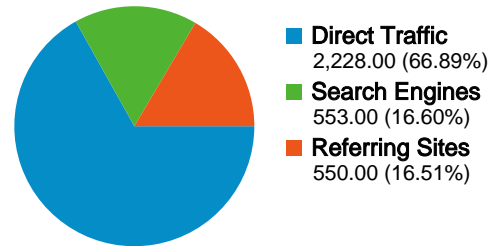

Top Traffic Sources

Sources	Visits	% visits	Keywords	Visits	% visits
(direct) ((none))	2,228	66.89%	aamse	270	48.82%
google (organic)	456	13.69%	missouri academy of family	36	6.51%
aamse.execinc.com (referral)	246	7.39%	american association of	28	5.06%
surveymonkey.com (referral)	65	1.95%	mo-afp.org	23	4.16%
intranet.execinc.com (referral)	57	1.71%	aamse.org	15	2.71%