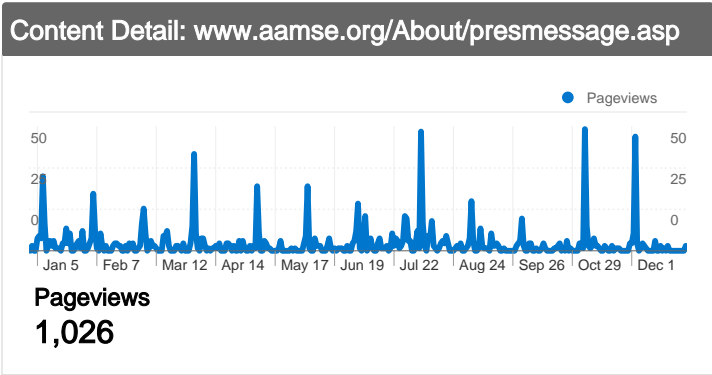

Site Usage

Visitors Overview

Map Overlay

Traffic Sources Overview

Content Overview

Pages	Pageviews	% Pageviews
www.aamse.org/home/index.as	14,283	11.99%
www.aamse.org/hotline/latest.a	4,226	3.55%
www.aamse.org/Meetings/conf	3,545	2.97%
careers.aamse.org/home/index.	3,155	2.65%
careers.aamse.org/c/search_re	2,920	2.45%

Hotline Usage		
Page Title	Pageviews	% visits
AAMSE - Advancing	67,634	56.65%
American Association of	27,746	23.24%
(not set)	13,864	11.61%
American Association of	3,079	2.58%
Welcome to the AAMSE	2,027	1.70%

10,242 people visited this site

 29,990 Visits

 10,242 Absolute Unique Visitors

 119,165 Pageviews

 3.97 Average Pageviews

 00:04:38 Time on Site

 39.79% Bounce Rate

 31.65% New Visits

29,990 visits came from 66 countries/territories

Site Usage

Country/Territory	Visits	Pages/Visit	Avg. Time on Site	% New Visits	Bounce Rate
United States	29,448	4.00	00:04:41	30.80%	39.42%
Canada	95	2.40	00:01:43	82.11%	53.68%
India	71	3.59	00:02:43	91.55%	36.62%
United Kingdom	41	2.37	00:02:10	78.05%	63.41%
Brazil	37	1.57	> 00:00:00	21.62%	67.57%
Ireland	30	1.43	00:00:08	93.33%	90.00%
Malaysia	29	2.76	00:05:04	93.10%	48.28%
Philippines	23	2.13	00:01:36	95.65%	34.78%
Australia	15	1.87	00:00:28	100.00%	53.33%