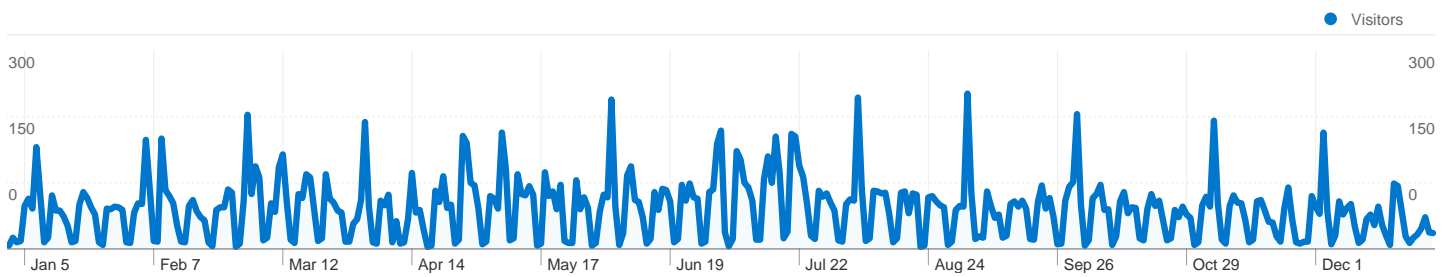

Site Usage

Visitors Overview

Map Overlay

Traffic Sources Overview

Content Overview

Pages	Pageviews	% Pageviews
www.aamse.org/home/index.as	14,283	11.99%
www.aamse.org/hotline/latest.a	4,226	3.55%
www.aamse.org/Meetings/conf	3,545	2.97%
careers.aamse.org/home/index.	3,155	2.65%
careers.aamse.org/c/search_re	2,920	2.45%

Hotline Usage		
Page Title	Pageviews	% visits
AAMSE - Advancing	67,634	56.65%
American Association of	27,746	23.24%
(not set)	13,864	11.61%
American Association of	3,079	2.58%
Welcome to the AAMSE	2,027	1.70%

10,242 people visited this site

 29,990 Visits

 10,242 Absolute Unique Visitors

 119,165 Pageviews

 3.97 Average Pageviews

 00:04:38 Time on Site

 39.79% Bounce Rate

 31.65% New Visits

29,990 visits came from 66 countries/territories

Site Usage

Country/Territory	Visits	Pages/Visit	Avg. Time on Site	% New Visits	Bounce Rate
United States	29,448	4.00	00:04:41	30.80%	39.42%
Canada	95	2.40	00:01:43	82.11%	53.68%
India	71	3.59	00:02:43	91.55%	36.62%
United Kingdom	41	2.37	00:02:10	78.05%	63.41%
Brazil	37	1.57	> 00:00:00	21.62%	67.57%
Ireland	30	1.43	00:00:08	93.33%	90.00%
Malaysia	29	2.76	00:05:04	93.10%	48.28%
Philippines	23	2.13	00:01:36	95.65%	34.78%
Australia	15	1.87	00:00:28	100.00%	53.33%