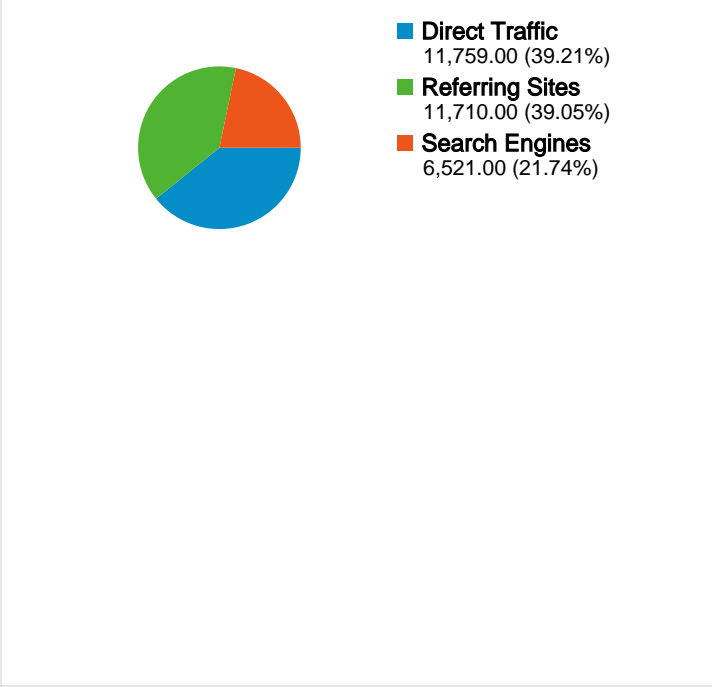

Site Usage

Visitors Overview

Map Overlay

Traffic Sources Overview

Content Overview

Pages	Pageviews	% Pageviews
www.aamse.org/home/index.as	14,283	11.99%
www.aamse.org/hotline/latest.a	4,226	3.55%
www.aamse.org/Meetings/conf	3,545	2.97%
careers.aamse.org/home/index.	3,155	2.65%
careers.aamse.org/c/search_re	2,920	2.45%

10,242 people visited this site

 29,990 Visits

 10,242 Absolute Unique Visitors

 119,165 Pageviews

 3.97 Average Pageviews

 00:04:38 Time on Site

 39.79% Bounce Rate

 31.65% New Visits

All traffic sources sent a total of 29,990 visits

- **Direct Traffic**
11,759.00 (39.21%)
- **Referring Sites**
11,710.00 (39.05%)
- **Search Engines**
6,521.00 (21.74%)

Top Traffic Sources

Sources	Visits	% visits	Keywords	Visits	% visits
(direct) ((none))	11,764	39.21%	aamse	2,690	41.22%
google (organic)	5,313	17.71%	american association of	481	7.37%
aamse.org (referral)	4,237	14.12%	aamse.org	270	4.14%
aamse.execinc.com (referral)	1,938	6.46%	medical societies counties of	176	2.70%
surveymonkey.com (referral)	1,301	4.34%	www.aamse.org	175	2.68%

29,990 visits came from 66 countries/territories

Site Usage

Country/Territory	Visits	Pages/Visit	Avg. Time on Site	% New Visits	Bounce Rate
United States	29,448	4.00	00:04:41	30.80%	39.42%
Canada	95	2.40	00:01:43	82.11%	53.68%
India	71	3.59	00:02:43	91.55%	36.62%
United Kingdom	41	2.37	00:02:10	78.05%	63.41%
Brazil	37	1.57	> 00:00:00	21.62%	67.57%
Ireland	30	1.43	00:00:08	93.33%	90.00%
Malaysia	29	2.76	00:05:04	93.10%	48.28%
Philippines	23	2.13	00:01:36	95.65%	34.78%
Australia	15	1.87	00:00:28	100.00%	53.33%