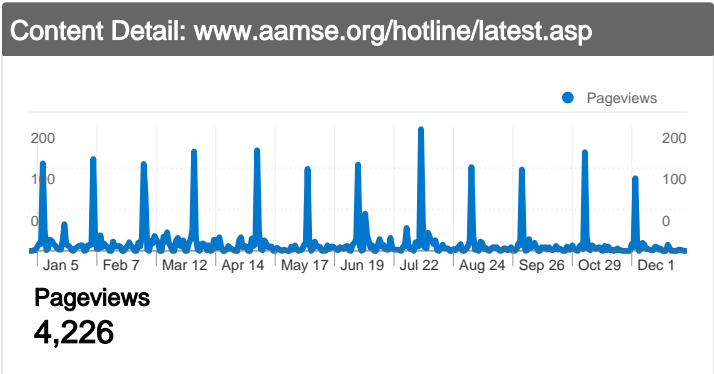

Site Usage

Visitors Overview

Map Overlay

Traffic Sources Overview

Content Overview

Pages	Pageviews	% Pageviews
www.aamse.org/home/index.as	14,283	11.99%
www.aamse.org/hotline/latest.a	4,226	3.55%
www.aamse.org/Meetings/conf	3,545	2.97%
careers.aamse.org/home/index.	3,155	2.65%
careers.aamse.org/c/search_re	2,920	2.45%

Hotline Usage		
Page Title	Pageviews	% visits
AAMSE - Advancing	67,634	56.65%
American Association of	27,746	23.24%
(not set)	13,864	11.61%
American Association of	3,079	2.58%
Welcome to the AAMSE	2,027	1.70%

10,242 people visited this site

 29,990 Visits

 10,242 Absolute Unique Visitors

 119,165 Pageviews

 3.97 Average Pageviews

 00:04:38 Time on Site

 39.79% Bounce Rate

 31.65% New Visits