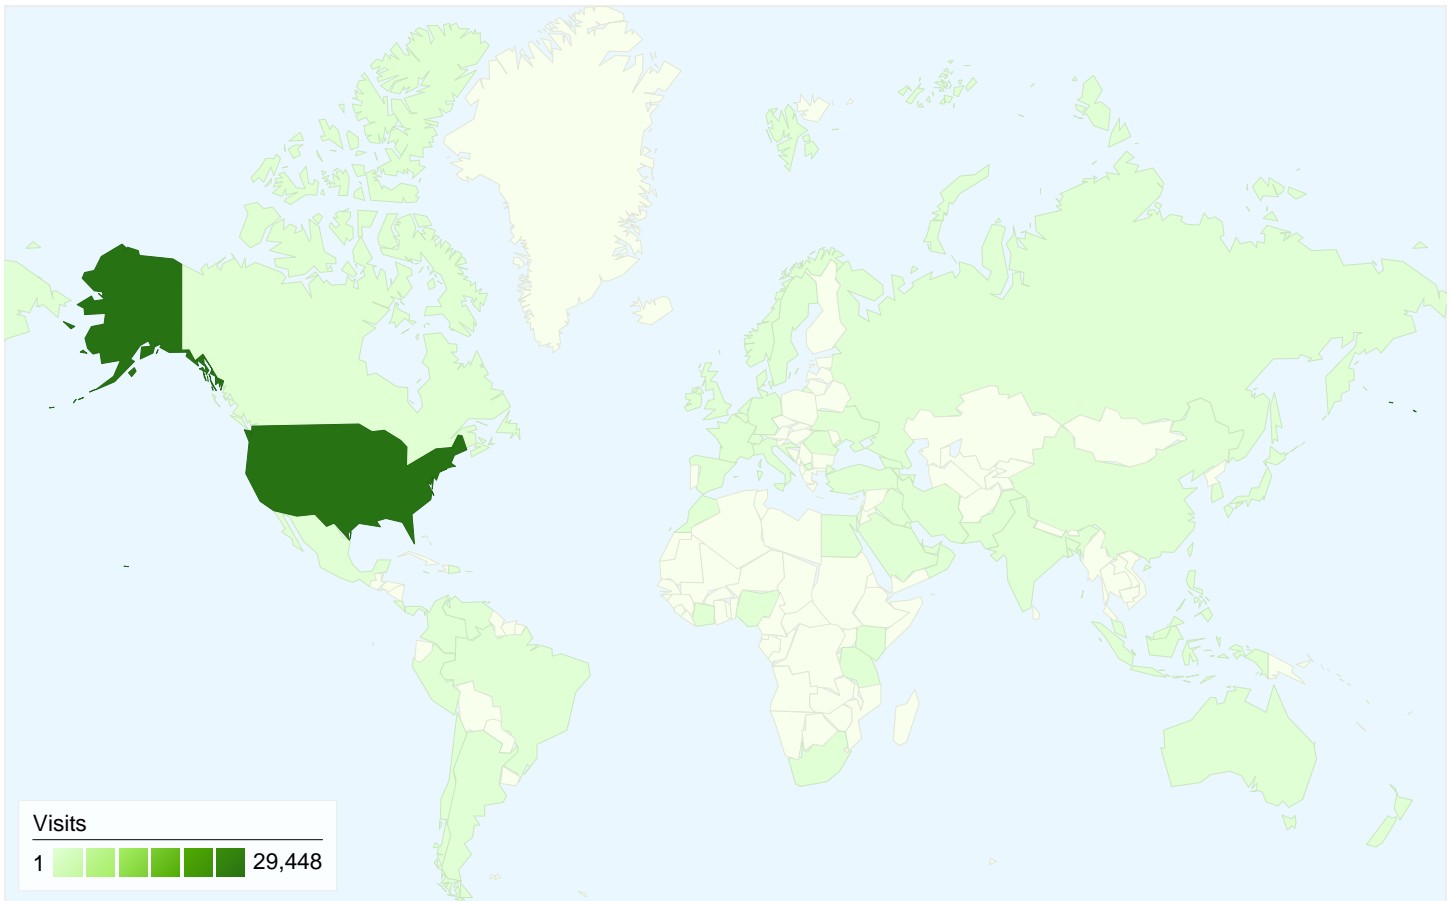

10,242 people visited this site

 29,990 Visits

 10,242 Absolute Unique Visitors

 119,165 Pageviews

 3.97 Average Pageviews

 00:04:38 Time on Site

 39.79% Bounce Rate

 31.65% New Visits

All traffic sources sent a total of 29,990 visits

- **Direct Traffic**
11,759.00 (39.21%)
- **Referring Sites**
11,710.00 (39.05%)
- **Search Engines**
6,521.00 (21.74%)

Top Traffic Sources

Sources	Visits	% visits	Keywords	Visits	% visits
(direct) ((none))	11,764	39.21%	aamse	2,690	41.22%
google (organic)	5,313	17.71%	american association of	481	7.37%
aamse.org (referral)	4,237	14.12%	aamse.org	270	4.14%
aamse.execinc.com (referral)	1,938	6.46%	medical societies counties of	176	2.70%
surveymonkey.com (referral)	1,301	4.34%	www.aamse.org	175	2.68%

29,990 visits came from 66 countries/territories

Site Usage

Country/Territory	Visits	Pages/Visit	Avg. Time on Site	% New Visits	Bounce Rate
United States	29,448	4.00	00:04:41	30.80%	39.42%
Canada	95	2.40	00:01:43	82.11%	53.68%
India	71	3.59	00:02:43	91.55%	36.62%
United Kingdom	41	2.37	00:02:10	78.05%	63.41%
Brazil	37	1.57	> 00:00:00	21.62%	67.57%
Ireland	30	1.43	00:00:08	93.33%	90.00%
Malaysia	29	2.76	00:05:04	93.10%	48.28%
Philippines	23	2.13	00:01:36	95.65%	34.78%
Australia	15	1.87	00:00:28	100.00%	53.33%