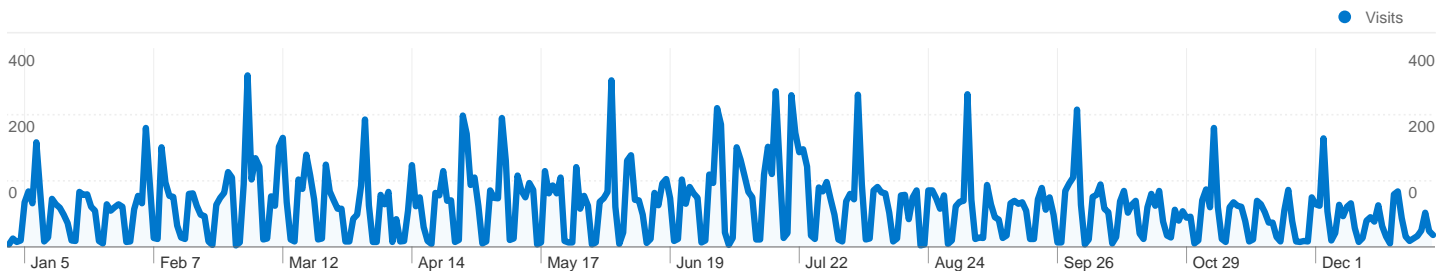

All traffic sources sent a total of 29,990 visits