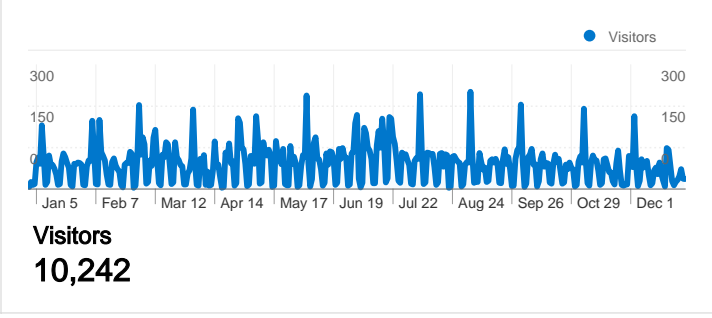

Site Usage

Visitors Overview

Map Overlay

Traffic Sources Overview

Content Overview

Pages	Pageviews	% Pageviews
www.aamse.org/home/index.as	14,283	11.99%
www.aamse.org/hotline/latest.a	4,226	3.55%
www.aamse.org/Meetings/conf	3,545	2.97%
careers.aamse.org/home/index.	3,155	2.65%
careers.aamse.org/c/search_re	2,920	2.45%

10,242 people visited this site

 29,990 Visits

 10,242 Absolute Unique Visitors

 119,165 Pageviews

 3.97 Average Pageviews

 00:04:38 Time on Site

 39.79% Bounce Rate

 31.65% New Visits

29,990 visits came from 66 countries/territories

Site Usage

Country/Territory	Visits	Pages/Visit	Avg. Time on Site	% New Visits	Bounce Rate
United States	29,448	4.00	00:04:41	30.80%	39.42%
Canada	95	2.40	00:01:43	82.11%	53.68%
India	71	3.59	00:02:43	91.55%	36.62%
United Kingdom	41	2.37	00:02:10	78.05%	63.41%
Brazil	37	1.57	> 00:00:00	21.62%	67.57%
Ireland	30	1.43	00:00:08	93.33%	90.00%
Malaysia	29	2.76	00:05:04	93.10%	48.28%
Philippines	23	2.13	00:01:36	95.65%	34.78%
Australia	15	1.87	00:00:28	100.00%	53.33%

This page was viewed 1,026 times

1,026 Pageviews

879 Unique Views

00:01:58 Time on Page

62.53% Bounce Rate

44.83% % Exit

\$0.00 \$ Index