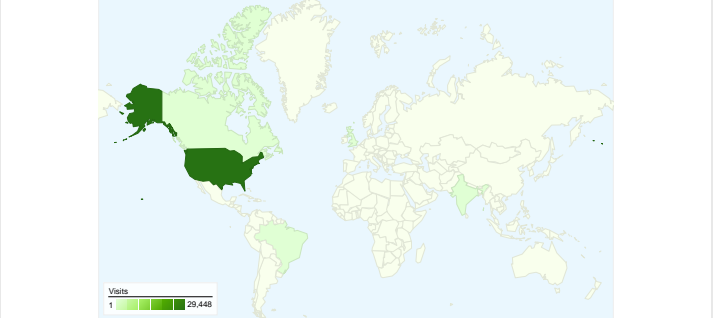

Site Usage

Visitors Overview

Map Overlay

Traffic Sources Overview

Content Overview

Pages	Pageviews	% Pageviews
www.aamse.org/home/index.as	14,283	11.99%
www.aamse.org/hotline/latest.a	4,226	3.55%
www.aamse.org/Meetings/conf	3,545	2.97%
careers.aamse.org/home/index.	3,155	2.65%
careers.aamse.org/c/search_re	2,920	2.45%

Hotline Usage		
Page Title	Pageviews	% visits
AAMSE - Advancing	67,634	56.65%
American Association of	27,746	23.24%
(not set)	13,864	11.61%
American Association of	3,079	2.58%
Welcome to the AAMSE	2,027	1.70%

10,242 people visited this site

 29,990 Visits

 10,242 Absolute Unique Visitors

 119,165 Pageviews

 3.97 Average Pageviews

 00:04:38 Time on Site

 39.79% Bounce Rate

 31.65% New Visits

29,990 visits came from 66 countries/territories

Site Usage

Country/Territory	Visits	Pages/Visit	Avg. Time on Site	% New Visits	Bounce Rate
United States	29,448	4.00	00:04:41	30.80%	39.42%
Canada	95	2.40	00:01:43	82.11%	53.68%
India	71	3.59	00:02:43	91.55%	36.62%
United Kingdom	41	2.37	00:02:10	78.05%	63.41%
Brazil	37	1.57	> 00:00:00	21.62%	67.57%
Ireland	30	1.43	00:00:08	93.33%	90.00%
Malaysia	29	2.76	00:05:04	93.10%	48.28%
Philippines	23	2.13	00:01:36	95.65%	34.78%
Australia	15	1.87	00:00:28	100.00%	53.33%